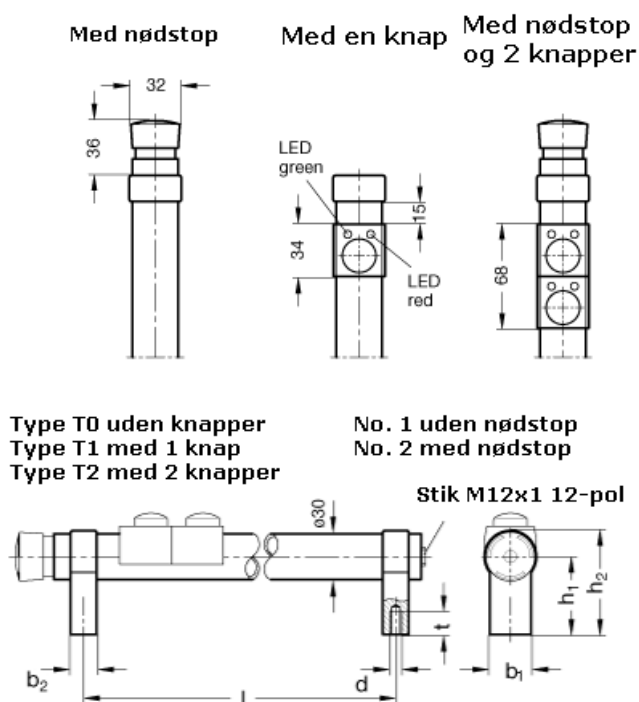

Article number: 201023030011

Description: E+G Tubular handles with switches
GN 331-300-EL-T1-1

Measures

$b_1 = 27$
 $b_2 = 17$
 $d = M 8$
 $h_1 = 51$
 $h_2 = 68$
 $l = 300$
 $t = 15$